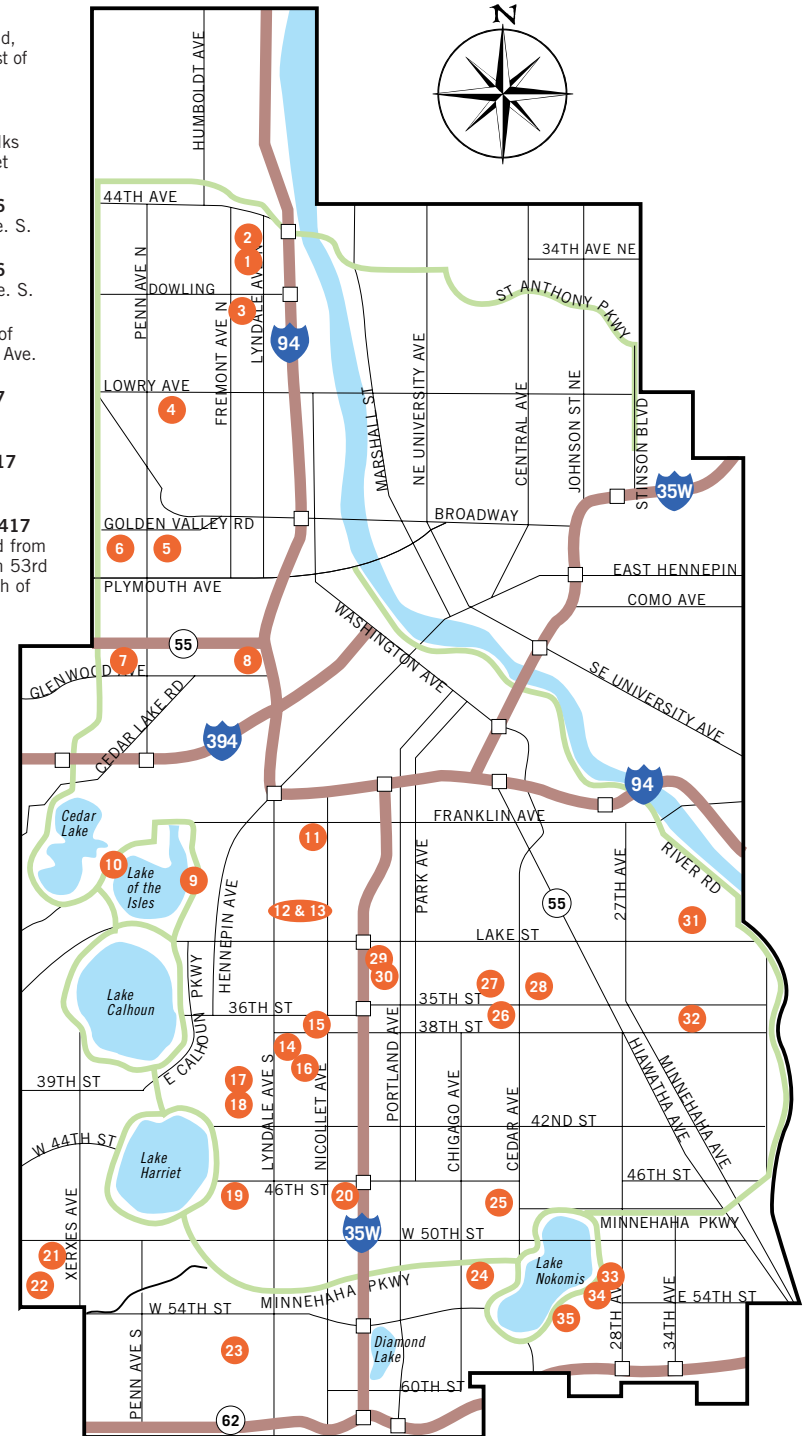

# Minneapolis Homes

- 1** 3911 Colfax Ave. N., Mpls. 55412  
3 blks west of Lyndale Ave. N, 1+ blks north of Dowling
- 2** 3927 Colfax Ave. N., Mpls. 55412  
A few doors north of #1
- 3** 3647 Emerson Ave. N., Mpls., 55412  
1+ blks south of Dowling, between Lyndale and Fremont
- 4** 2901 Logan Ave. N., Mpls., 55411  
2 blks south of Lowry on Logan, 4 blks east of Penn (29th does not go through, east of the home)
- 5** 1518 Morgan Ave. N., Mpls., 55411  
3 blks east of Penn on 15th, north to home
- 6** 1631 Upton Ave. N., Mpls., 55411  
5 blks west of Penn on 16th, north to home
- 7** 535 Sheridan Ave. N., Mpls., 55405  
5th Avenue west of Penn dead-ends into Sheridan, go north. (No direct access from Olson Hwy)
- 8** 901 4th Ave. N., Mpls., 55405  
Between Olson Hwy and Glenwood Avenue, west of Bryant
- 9** 2691 East Lake of the Isles Pkwy., Mpls. 55408  
From Hennepin Ave., home is 3 blocks west on 27th St., turn right
- 10** 2400 West Lake of the Isles Pkwy., Mpls. 55405  
From #9, proceed around Lake of the Isles to West 24th Street
- 11** 2115 Stevens Ave. S., Mpls. 55404  
Approx. 1 blk south of Franklin 2 blks east of Nicollet
- 12** 2743 Lyndale Ave. S. and  
**13** 610 West 28th Street, Mpls. 55408  
East side of Lyndale, park on side streets
- 14** 3853 Lyndale Ave. S., Mpls. 55409  
Park east of Lyndale on 39th and follow signs (Lyndale is no-parking near home)
- 15** 3736 Blaisdell Ave., Mpls. 55409  
Blaisdell is one-way southbound, home is between Nicollet and Pillsbury south of 36th
- 16** 4011 Wentworth Ave., Mpls. 55409  
Continue south on Blaisdell from #15 to 40th, west for half-blk

Each home and nearby intersections are marked with Home Tour signs.